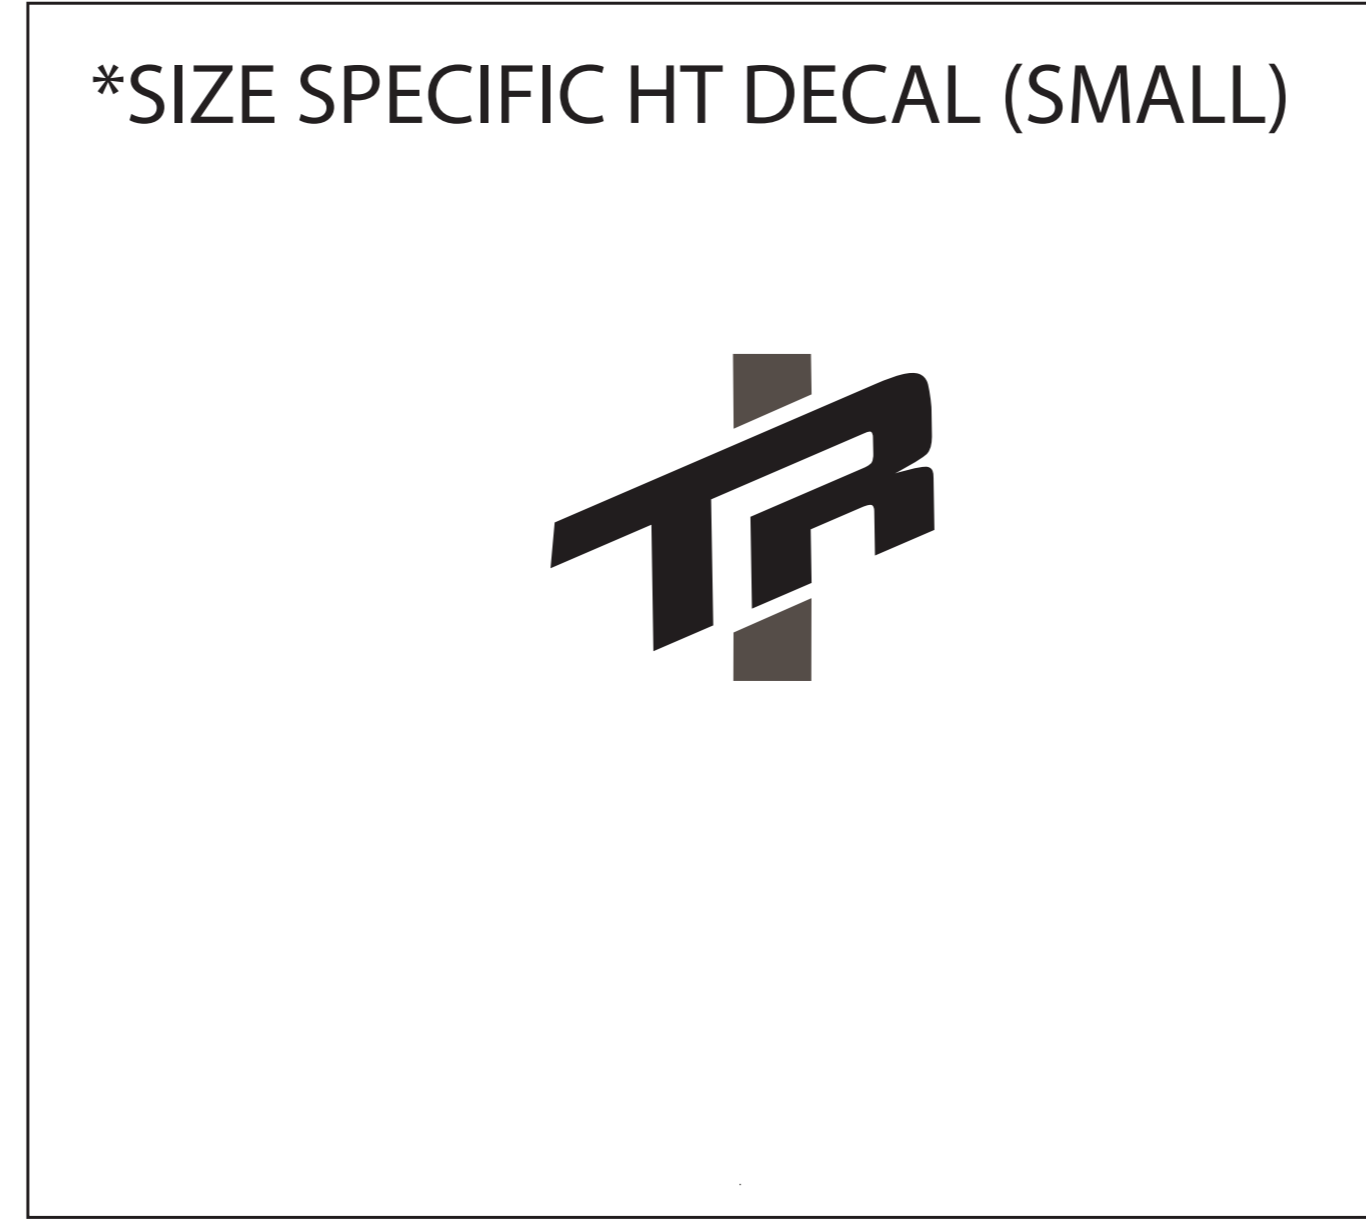

MODEL YEAR 2025

BIKE: SMUGGLER ALLOY

COLORS: SLAB GRAY / JUNIPER

TRANSITION TRANSITION

DOWN TUBE DECAL

USAGE DISCLAIMER!!!!!!

ALL LOGOS ARE SCALED 1:1. DECALS APPLIED AT THE FACTORY USE A WATER BASED SYSTEM THAT STRETCHES AND CONFORMS TO THE FRAME SURFACE SO IT DISTORTS THE DECAL. SIMPLY USING THIS FILE TO MAKE DECALS TO LAY OVER THE OLD DECALS WILL NOT BE A PERFECT FIT. IT IS UP TO YOU TO MODIFY THE SCALE OF THIS FILE TO WORK FOR YOUR APPLICATION.

TRANSITION BIKES IS NOT RESPONSIBLE FOR THE FIT AND FINISH OF ANY AFTERMARKET DECALS APPLIED TO THE FRAME.

SCALE 1:1 (100%)

DRIVE SIDE

NON-DRIVE SIDE