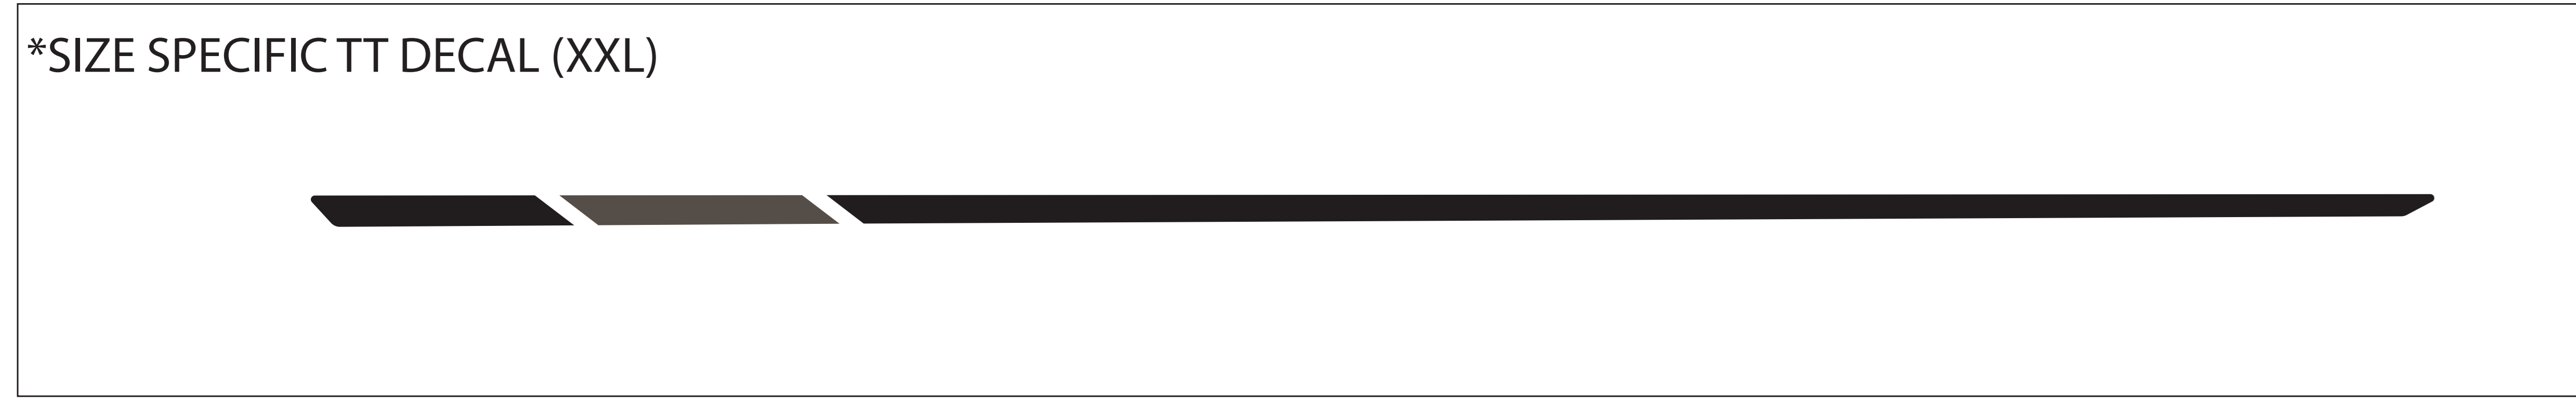

MODEL YEAR 2025

BIKE: SMUGGLER ALLOY

COLORS: SLAB GRAY / JUNIPER

TRANSITION TRANSITION

DOWN TUBE DECAL

USAGE DISCLAIMER!!!!!!

ALL LOGOS ARE SCALED 1:1. DECALS APPLIED AT THE FACTORY USE A WATER BASED SYSTEM THAT STRETCHES AND CONFORMS TO THE FRAME SURFACE SO IT DISTORTS THE DECAL. SIMPLY USING THIS FILE TO MAKE DECALS TO LAY OVER THE OLD DECALS WILL NOT BE A PERFECT FIT. IT IS UP TO YOU TO MODIFY THE SCALE OF THIS FILE TO WORK FOR YOUR APPLICATION.

TRANSITION BIKES IS NOT RESPONSIBLE FOR THE FIT AND FINISH OF ANY AFTERMARKET DECALS APPLIED TO THE FRAME.

SCALE 1:1 (100%)

DRIVE SIDE

NON-DRIVE SIDE