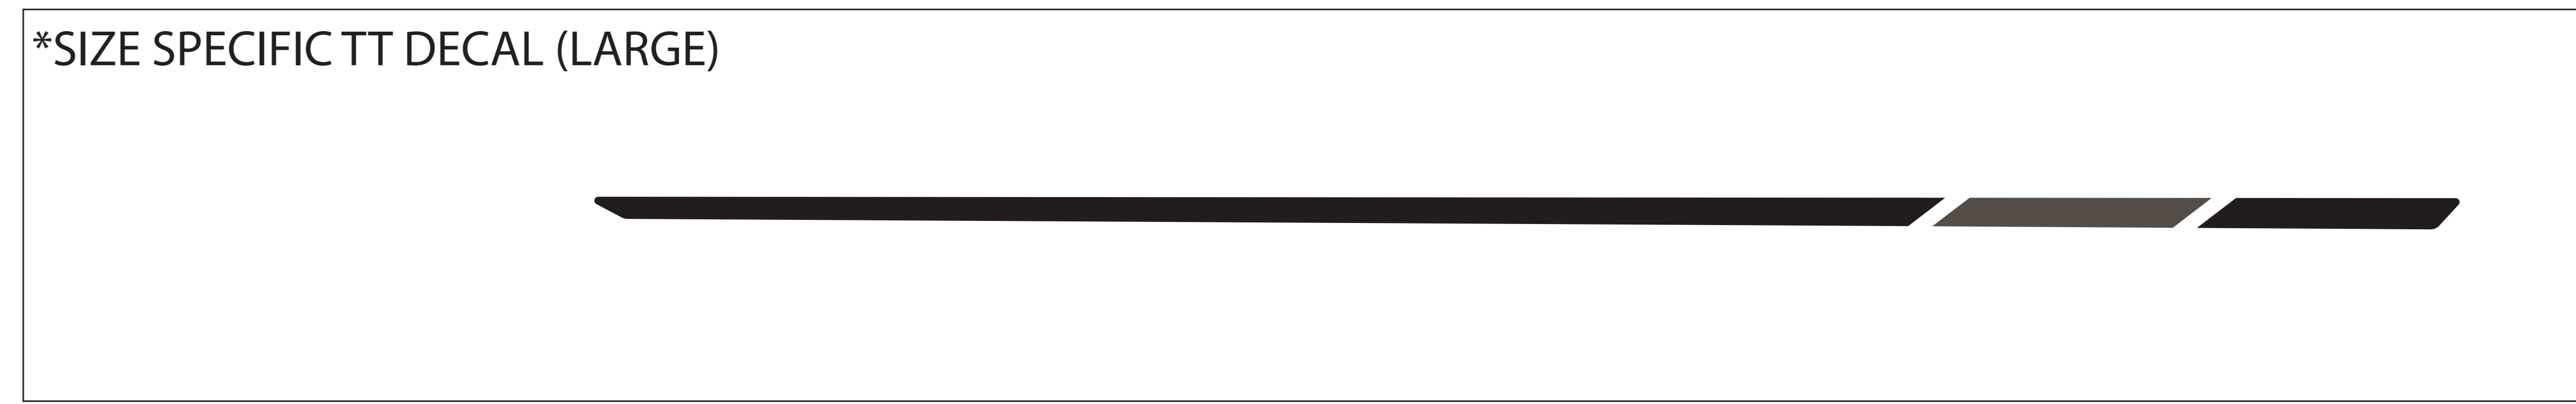

MODEL YEAR 2025

BIKE: SMUGGLER ALLOY

COLORS: SLAB GRAY / JUNIPER

TRANSITION TRANSITION

DOWN TUBE DECAL

USAGE DISCLAIMER!!!!!!

ALL LOGOS ARE SCALED 1:1. DECALS APPLIED AT THE FACTORY USE A WATER BASED SYSTEM THAT STRETCHES AND CONFORMS TO THE FRAME SURFACE SO IT DISTORTS THE DECAL. SIMPLY USING THIS FILE TO MAKE DECALS TO LAY OVER THE OLD DECALS WILL NOT BE A PERFECT FIT. IT IS UP TO YOU TO MODIFY THE SCALE OF THIS FILE TO WORK FOR YOUR APPLICATION.

TRANSITION BIKES IS NOT RESPONSIBLE FOR THE FIT AND FINISH OF ANY AFTERMARKET DECALS APPLIED TO THE FRAME.

SCALE 1:1 (100%)

DRIVE SIDE

NON-DRIVE SIDE