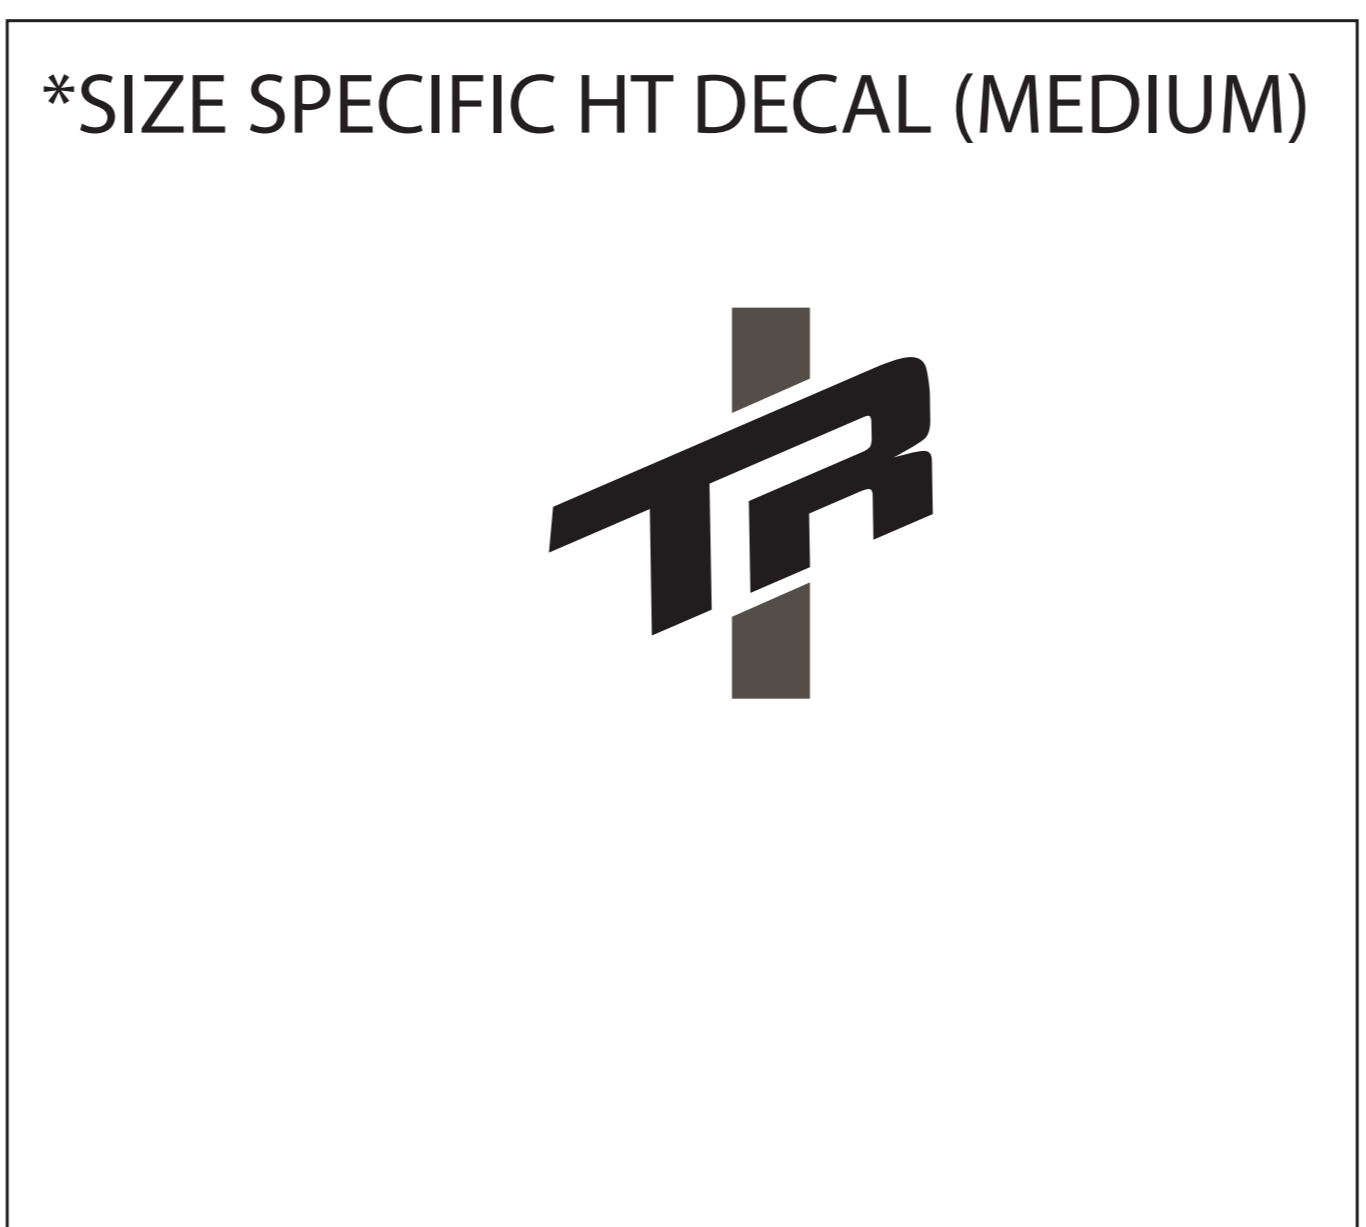

MODEL YEAR 2025

BIKE: SMUGGLER ALLOY

COLORS: SLAB GRAY / JUNIPER

TRANSITION TRANSITION

DOWN TUBE DECAL

USAGE DISCLAIMER!!!!!!

ALL LOGOS ARE SCALED 1:1. DECALS APPLIED AT THE FACTORY USE A WATER BASED SYSTEM THAT STRETCHES AND CONFORMS TO THE FRAME SURFACE SO IT DISTORTS THE DECAL. SIMPLY USING THIS FILE TO MAKE DECALS TO LAY OVER THE OLD DECALS WILL NOT BE A PERFECT FIT. IT IS UP TO YOU TO MODIFY THE SCALE OF THIS FILE TO WORK FOR YOUR APPLICATION.

TRANSITION BIKES IS NOT RESPONSIBLE FOR THE FIT AND FINISH OF ANY AFTERMARKET DECALS APPLIED TO THE FRAME.

SCALE 1:1 (100%)

DRIVE SIDE

NON-DRIVE SIDE