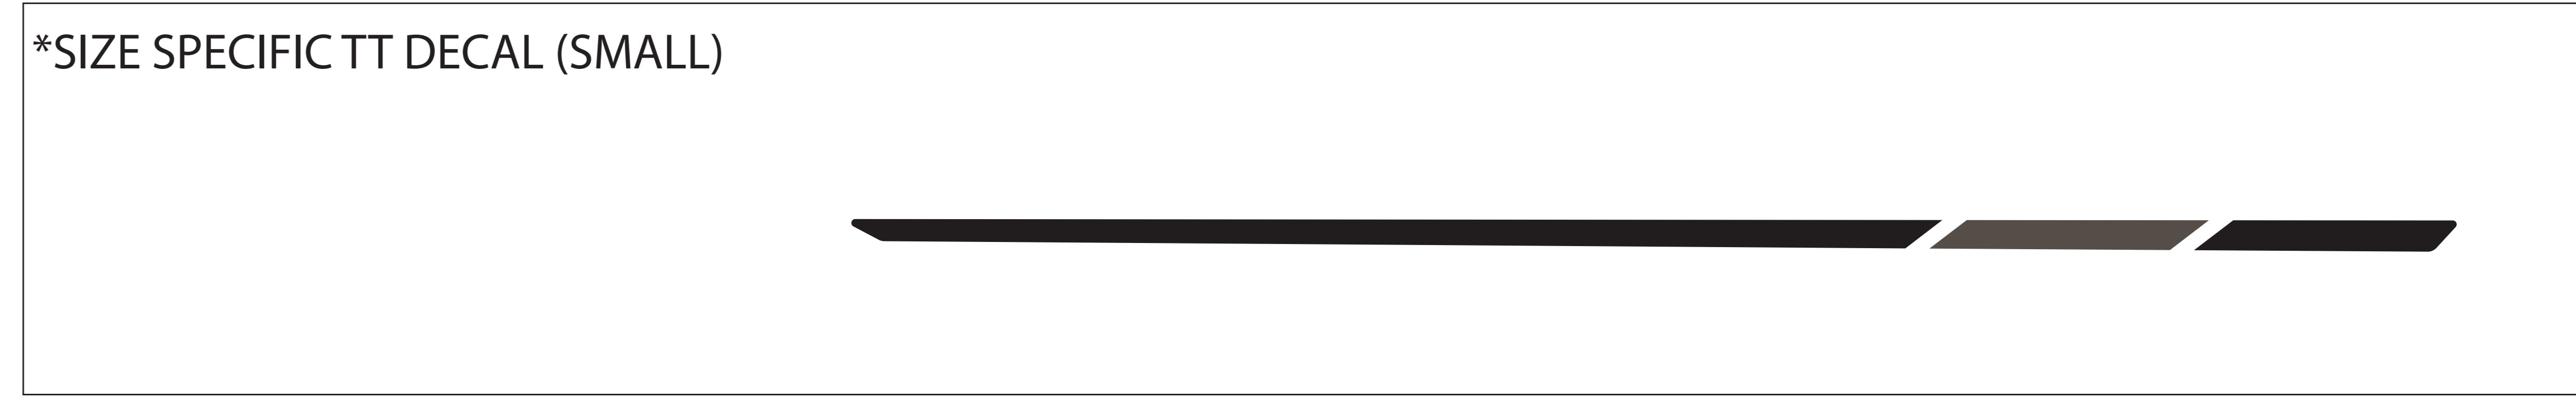

MODEL YEAR 2025

BIKE: SMUGGLER ALLOY

COLORS: SLAB GRAY / JUNIPER

TRANSITION TRANSITION

DOWN TUBE DECAL

USAGE DISCLAIMER!!!!!!

ALL LOGOS ARE SCALED 1:1. DECALS APPLIED AT THE FACTORY USE A WATER BASED SYSTEM THAT STRETCHES AND CONFORMS TO THE FRAME SURFACE SO IT DISTORTS THE DECAL. SIMPLY USING THIS FILE TO MAKE DECALS TO LAY OVER THE OLD DECALS WILL NOT BE A PERFECT FIT. IT IS UP TO YOU TO MODIFY THE SCALE OF THIS FILE TO WORK FOR YOUR APPLICATION.

TRANSITION BIKES IS NOT RESPONSIBLE FOR THE FIT AND FINISH OF ANY AFTERMARKET DECALS APPLIED TO THE FRAME.

SCALE 1:1 (100%)

DRIVE SIDE

NON-DRIVE SIDE