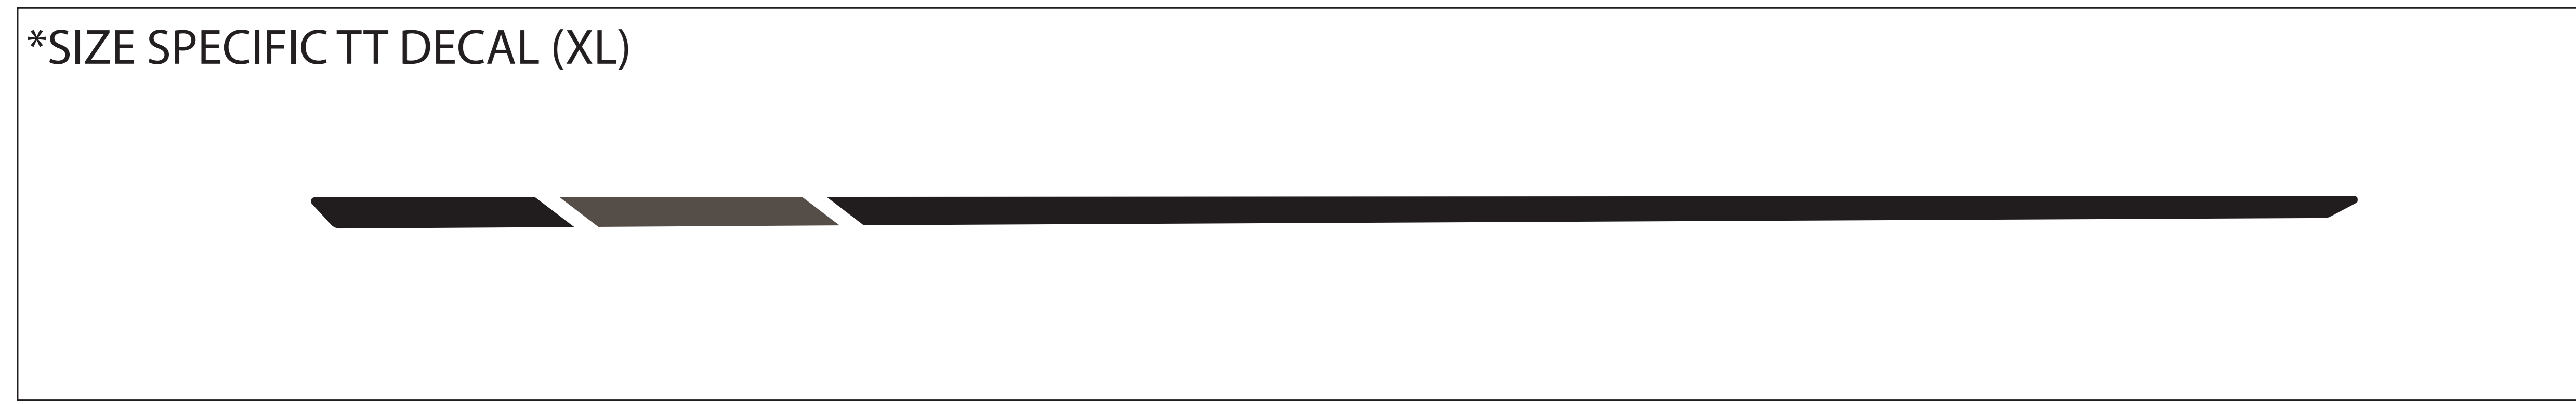

MODEL YEAR 2025

BIKE: SMUGGLER ALLOY

COLORS: SLAB GRAY / JUNIPER

TRANSITION TRANSITION

DOWN TUBE DECAL

USAGE DISCLAIMER!!!!!!

ALL LOGOS ARE SCALED 1:1. DECALS APPLIED AT THE FACTORY USE A WATER BASED SYSTEM THAT STRETCHES AND CONFORMS TO THE FRAME SURFACE SO IT DISTORTS THE DECAL. SIMPLY USING THIS FILE TO MAKE DECALS TO LAY OVER THE OLD DECALS WILL NOT BE A PERFECT FIT. IT IS UP TO YOU TO MODIFY THE SCALE OF THIS FILE TO WORK FOR YOUR APPLICATION.

TRANSITION BIKES IS NOT RESPONSIBLE FOR THE FIT AND FINISH OF ANY AFTERMARKET DECALS APPLIED TO THE FRAME.

SCALE 1:1 (100%)

DRIVE SIDE

NON-DRIVE SIDE