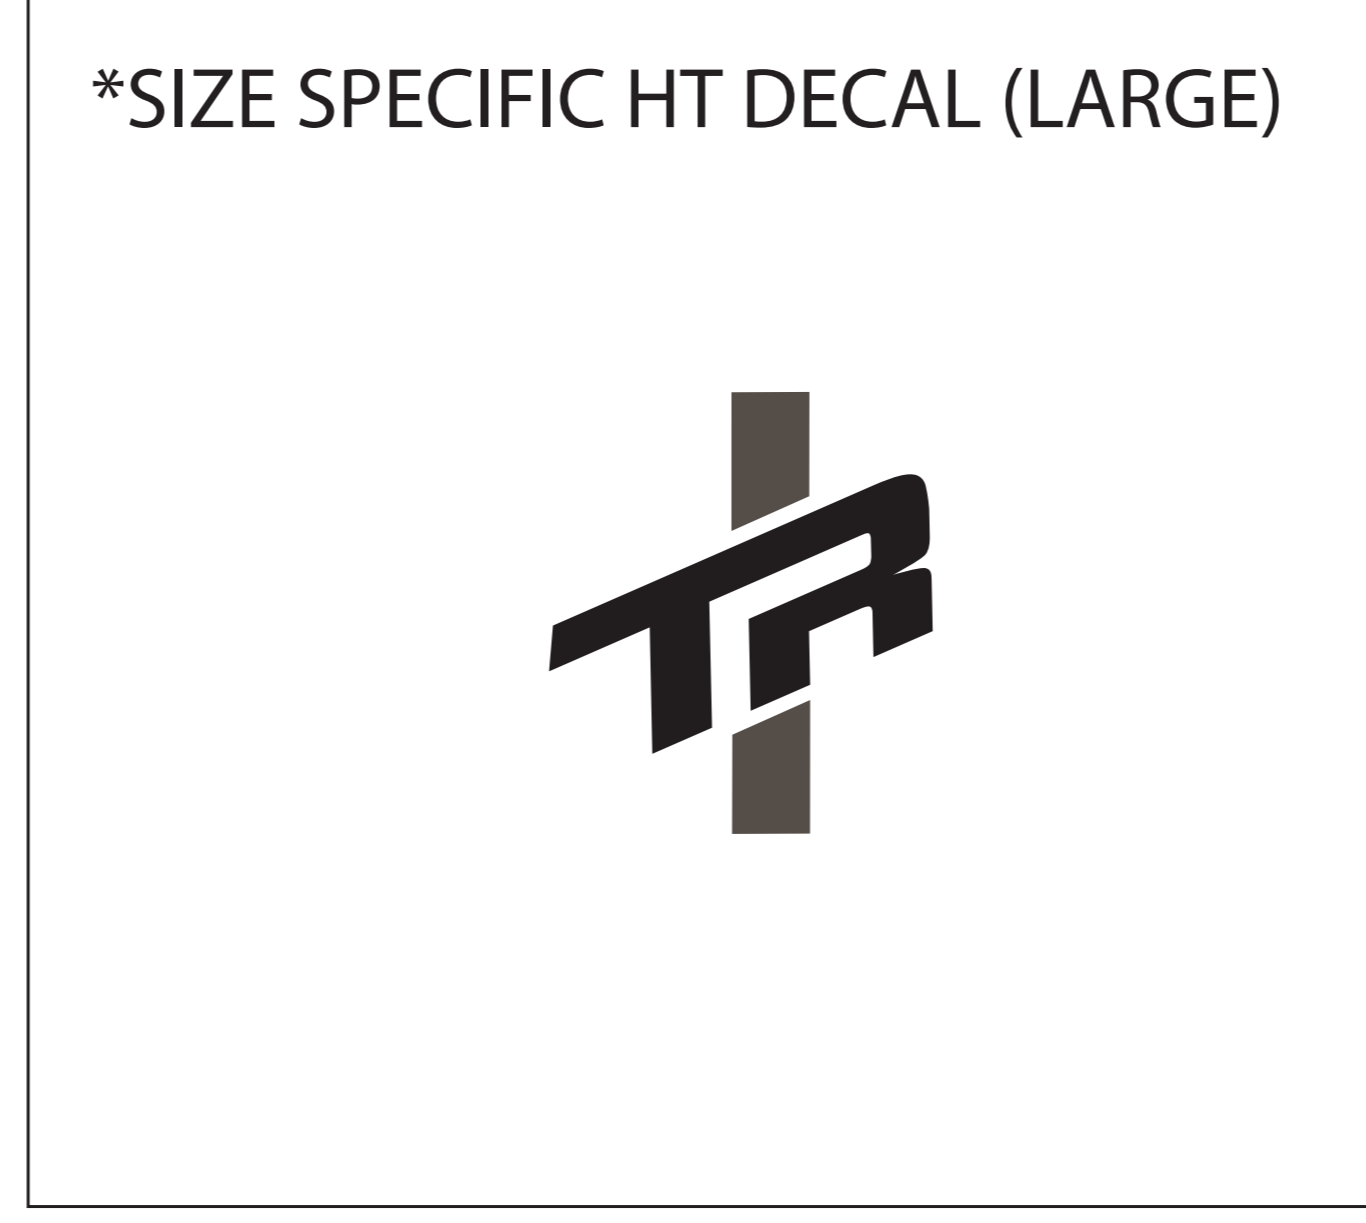

MODEL YEAR 2025

BIKE: SMUGGLER ALLOY

COLORS: SLAB GRAY / JUNIPER

TRANSITION TRANSITION

DOWN TUBE DECAL

USAGE DISCLAIMER!!!!!!

ALL LOGOS ARE SCALED 1:1. DECALS APPLIED AT THE FACTORY USE A WATER BASED SYSTEM THAT STRETCHES AND CONFORMS TO THE FRAME SURFACE SO IT DISTORTS THE DECAL. SIMPLY USING THIS FILE TO MAKE DECALS TO LAY OVER THE OLD DECALS WILL NOT BE A PERFECT FIT. IT IS UP TO YOU TO MODIFY THE SCALE OF THIS FILE TO WORK FOR YOUR APPLICATION.

TRANSITION BIKES IS NOT RESPONSIBLE FOR THE FIT AND FINISH OF ANY AFTERMARKET DECALS APPLIED TO THE FRAME.

SCALE 1:1 (100%)

DRIVE SIDE

NON-DRIVE SIDE