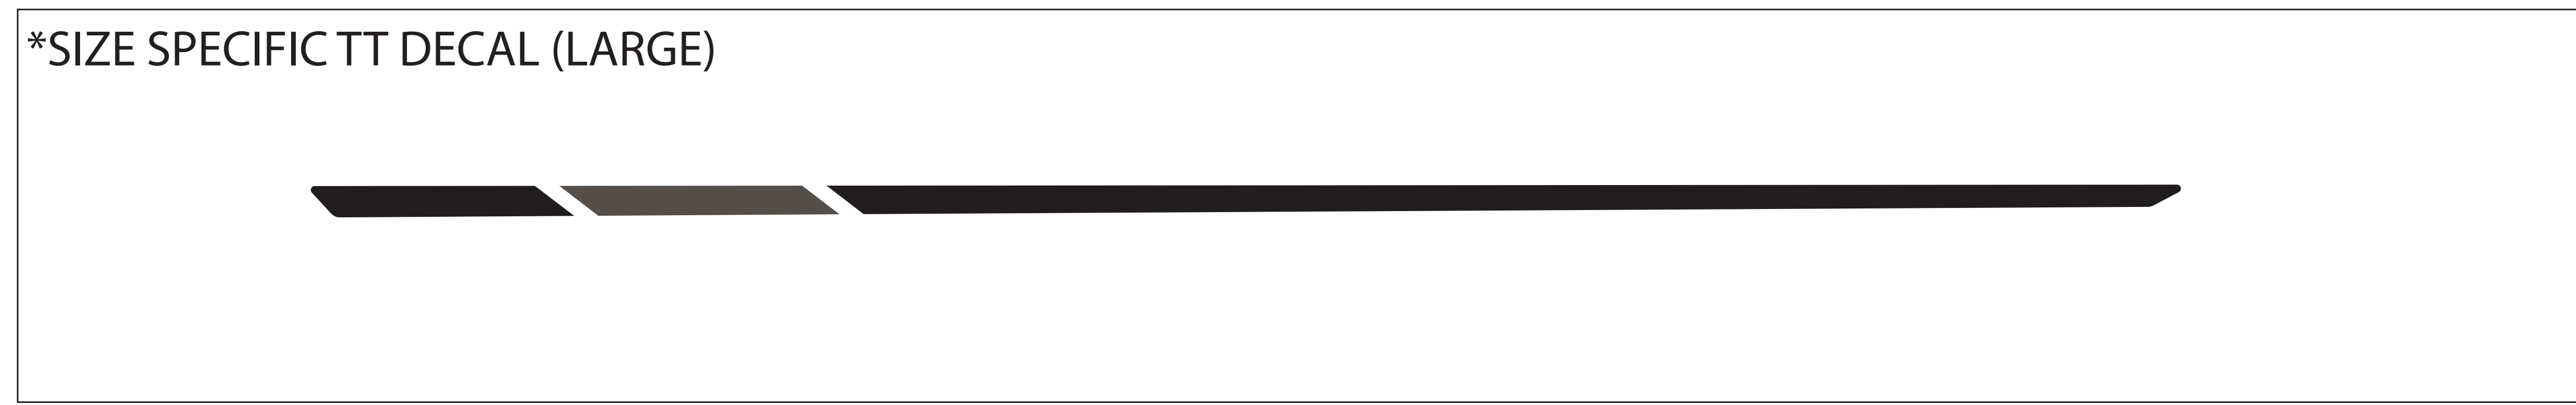

MODEL YEAR 2025

BIKE: SMUGGLER ALLOY

COLORS: SLAB GRAY / JUNIPER

TRANSITION TRANSITION

DOWN TUBE DECAL

USAGE DISCLAIMER!!!!!!

ALL LOGOS ARE SCALED 1:1. DECALS APPLIED AT THE FACTORY USE A WATER BASED SYSTEM THAT STRETCHES AND CONFORMS TO THE FRAME SURFACE SO IT DISTORTS THE DECAL. SIMPLY USING THIS FILE TO MAKE DECALS TO LAY OVER THE OLD DECALS WILL NOT BE A PERFECT FIT. IT IS UP TO YOU TO MODIFY THE SCALE OF THIS FILE TO WORK FOR YOUR APPLICATION.

TRANSITION BIKES IS NOT RESPONSIBLE FOR THE FIT AND FINISH OF ANY AFTERMARKET DECALS APPLIED TO THE FRAME.

SCALE 1:1 (100%)

DRIVE SIDE

NON-DRIVE SIDE