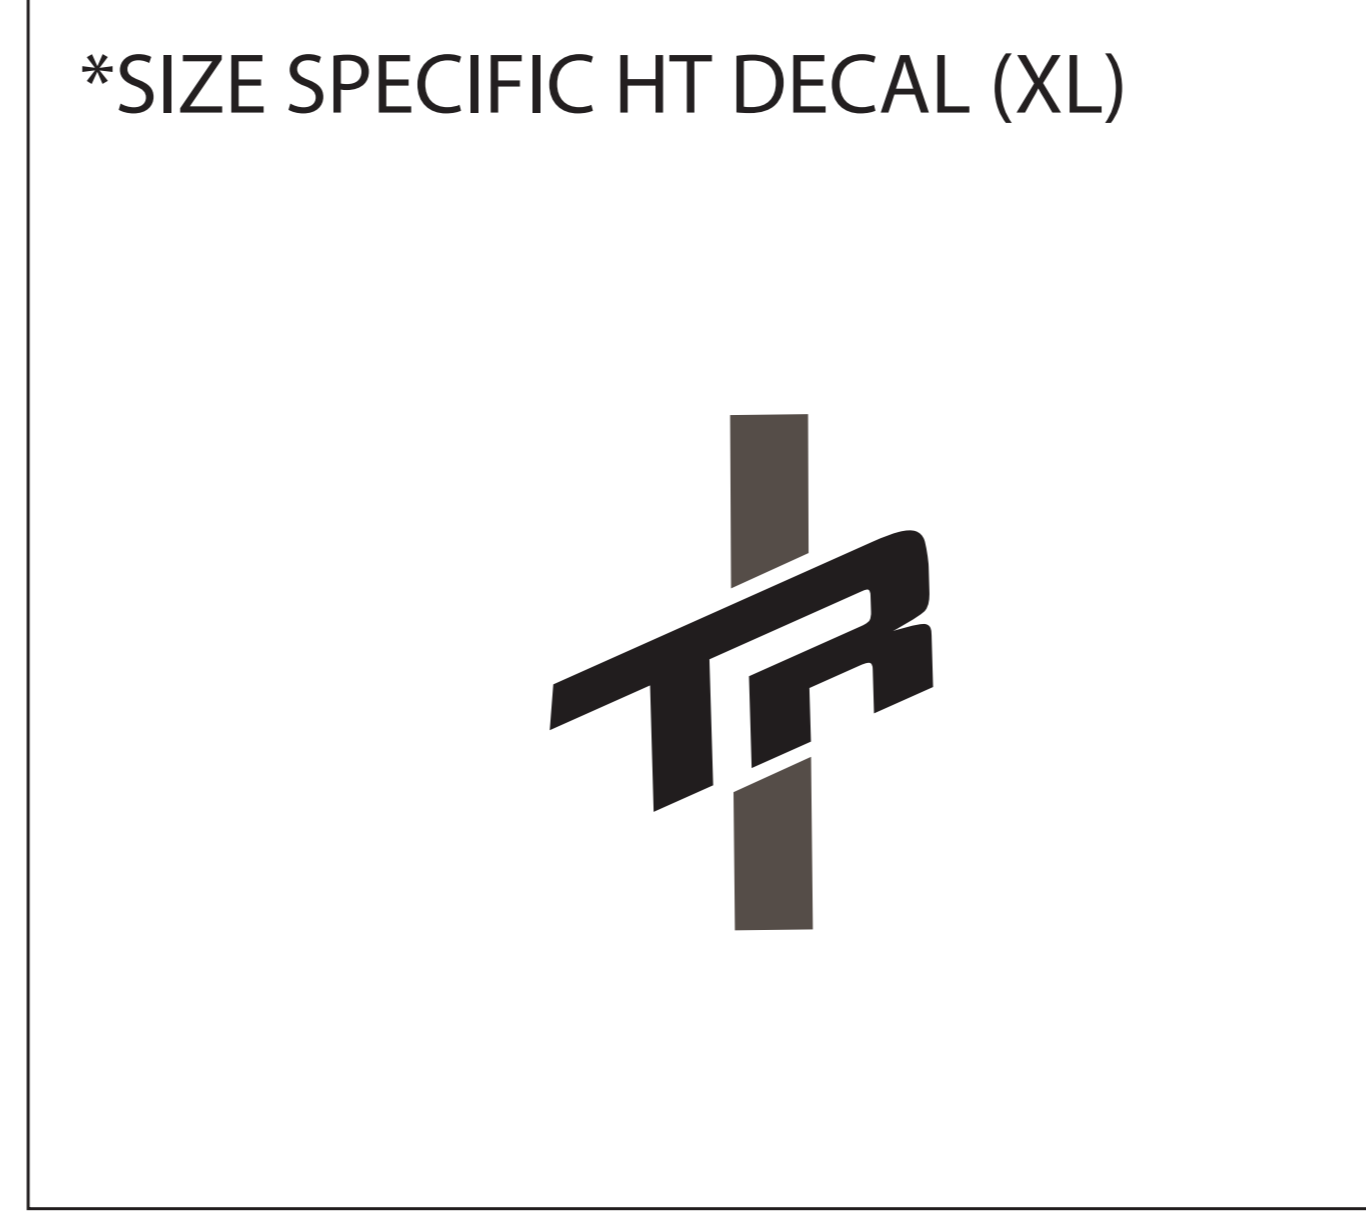

MODEL YEAR 2025

BIKE: SMUGGLER ALLOY

COLORS: SLAB GRAY / JUNIPER

TRANSITION TRANSITION

DOWN TUBE DECAL

USAGE DISCLAIMER!!!!!!

ALL LOGOS ARE SCALED 1:1. DECALS APPLIED AT THE FACTORY USE A WATER BASED SYSTEM THAT STRETCHES AND CONFORMS TO THE FRAME SURFACE SO IT DISTORTS THE DECAL. SIMPLY USING THIS FILE TO MAKE DECALS TO LAY OVER THE OLD DECALS WILL NOT BE A PERFECT FIT. IT IS UP TO YOU TO MODIFY THE SCALE OF THIS FILE TO WORK FOR YOUR APPLICATION.

TRANSITION BIKES IS NOT RESPONSIBLE FOR THE FIT AND FINISH OF ANY AFTERMARKET DECALS APPLIED TO THE FRAME.

SCALE 1:1 (100%)

DRIVE SIDE

NON-DRIVE SIDE