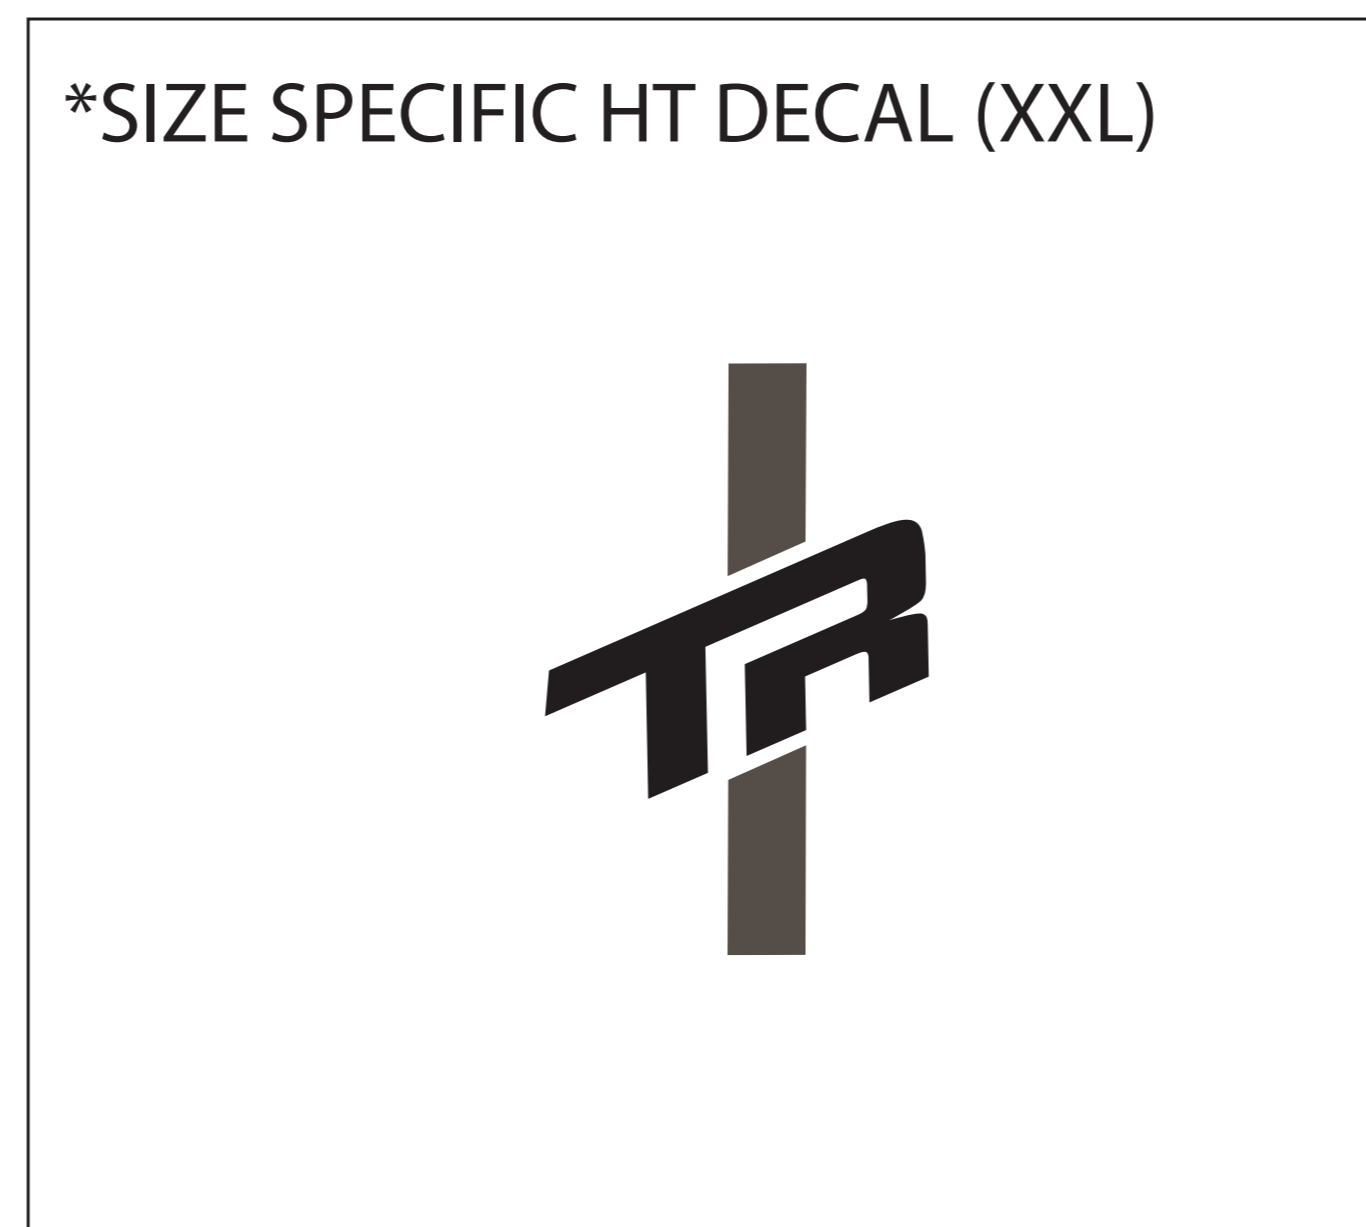

MODEL YEAR 2025

BIKE: SMUGGLER ALLOY

COLORS: SLAB GRAY / JUNIPER

TRANSITION TRANSITION

DOWN TUBE DECAL

USAGE DISCLAIMER!!!!!!

ALL LOGOS ARE SCALED 1:1. DECALS APPLIED AT THE FACTORY USE A WATER BASED SYSTEM THAT STRETCHES AND CONFORMS TO THE FRAME SURFACE SO IT DISTORTS THE DECAL. SIMPLY USING THIS FILE TO MAKE DECALS TO LAY OVER THE OLD DECALS WILL NOT BE A PERFECT FIT. IT IS UP TO YOU TO MODIFY THE SCALE OF THIS FILE TO WORK FOR YOUR APPLICATION.

TRANSITION BIKES IS NOT RESPONSIBLE FOR THE FIT AND FINISH OF ANY AFTERMARKET DECALS APPLIED TO THE FRAME.

SCALE 1:1 (100%)

DRIVE SIDE

NON-DRIVE SIDE