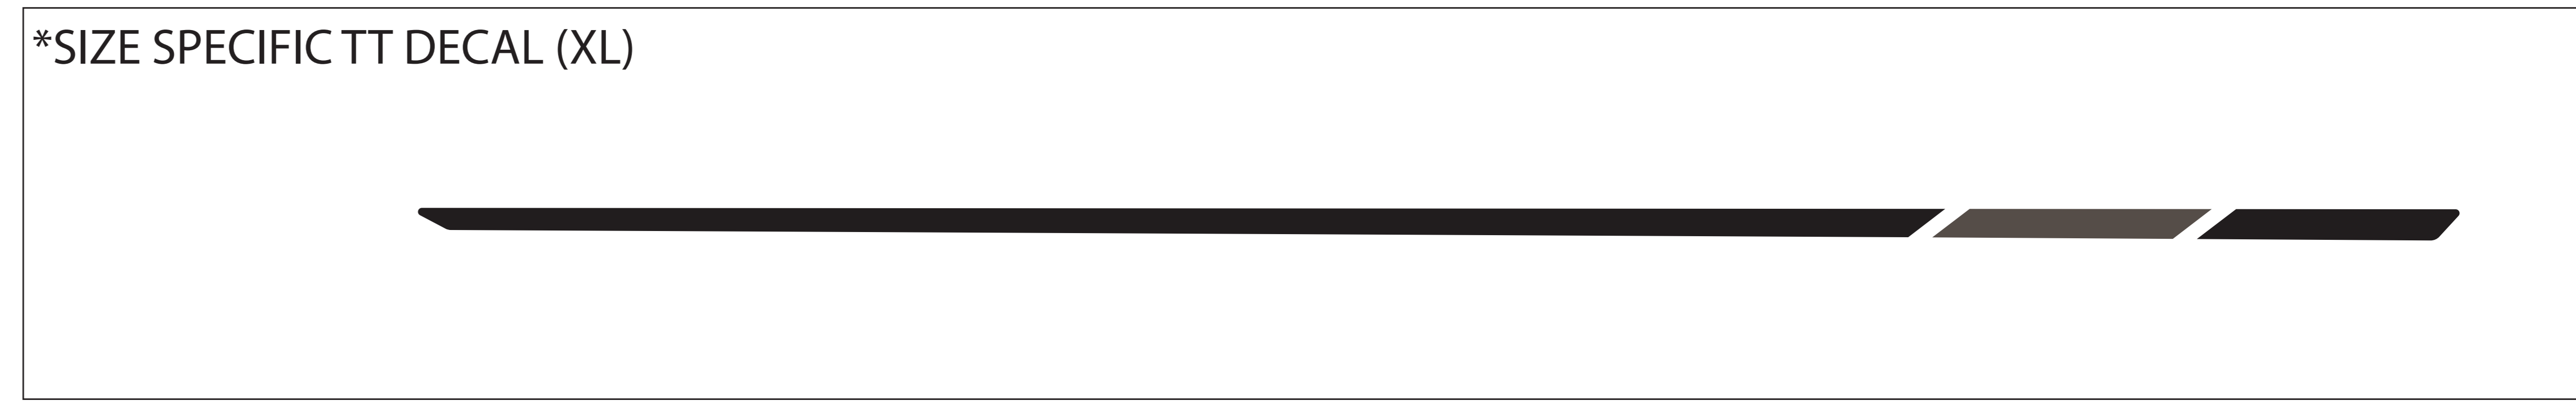

MODEL YEAR 2025

BIKE: SMUGGLER ALLOY

COLORS: SLAB GRAY / JUNIPER

TRANSITION TRANSITION

DOWN TUBE DECAL

USAGE DISCLAIMER!!!!!!

ALL LOGOS ARE SCALED 1:1. DECALS APPLIED AT THE FACTORY USE A WATER BASED SYSTEM THAT STRETCHES AND CONFORMS TO THE FRAME SURFACE SO IT DISTORTS THE DECAL. SIMPLY USING THIS FILE TO MAKE DECALS TO LAY OVER THE OLD DECALS WILL NOT BE A PERFECT FIT. IT IS UP TO YOU TO MODIFY THE SCALE OF THIS FILE TO WORK FOR YOUR APPLICATION.

TRANSITION BIKES IS NOT RESPONSIBLE FOR THE FIT AND FINISH OF ANY AFTERMARKET DECALS APPLIED TO THE FRAME.

SCALE 1:1 (100%)

DRIVE SIDE

NON-DRIVE SIDE