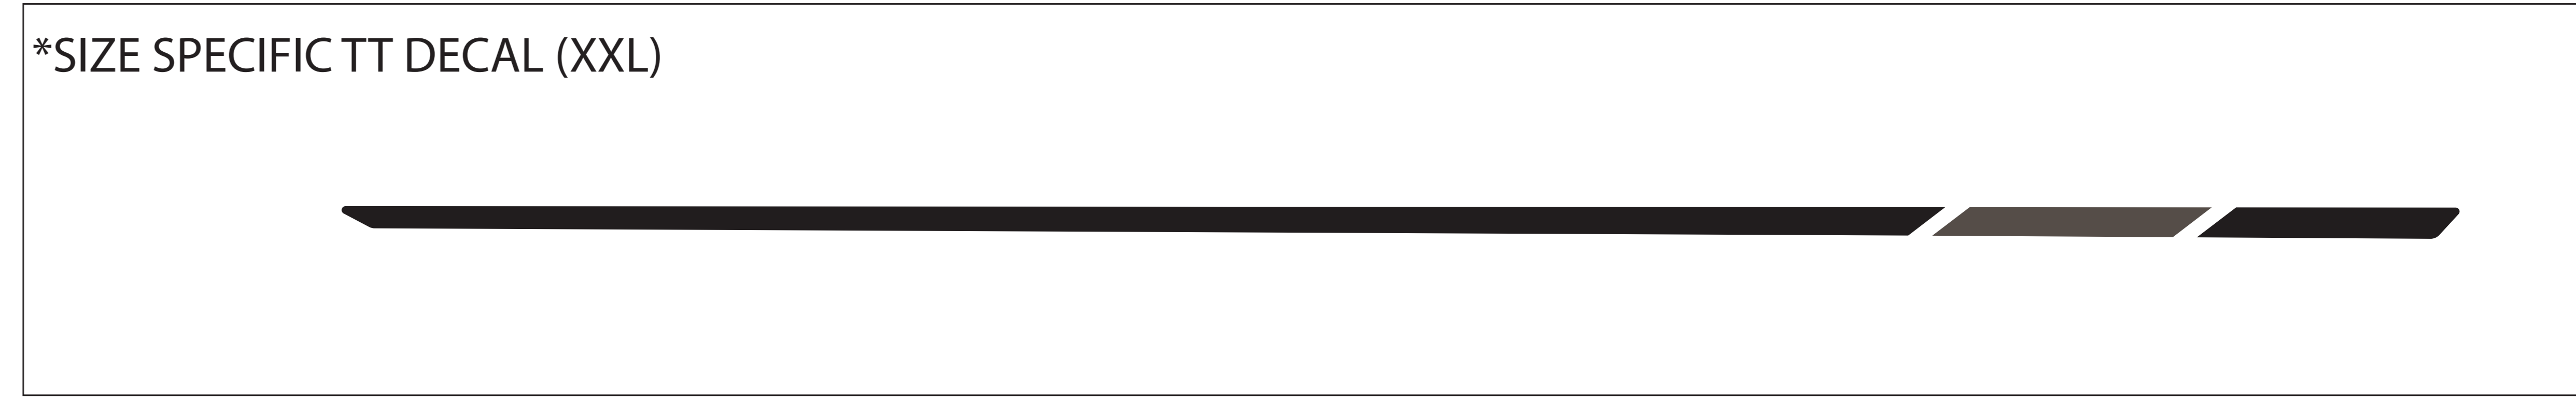

MODEL YEAR 2025

BIKE: SMUGGLER ALLOY

COLORS: SLAB GRAY / JUNIPER

TRANSITION TRANSITION

DOWN TUBE DECAL

USAGE DISCLAIMER!!!!!!

ALL LOGOS ARE SCALED 1:1. DECALS APPLIED AT THE FACTORY USE A WATER BASED SYSTEM THAT STRETCHES AND CONFORMS TO THE FRAME SURFACE SO IT DISTORTS THE DECAL. SIMPLY USING THIS FILE TO MAKE DECALS TO LAY OVER THE OLD DECALS WILL NOT BE A PERFECT FIT. IT IS UP TO YOU TO MODIFY THE SCALE OF THIS FILE TO WORK FOR YOUR APPLICATION.

TRANSITION BIKES IS NOT RESPONSIBLE FOR THE FIT AND FINISH OF ANY AFTERMARKET DECALS APPLIED TO THE FRAME.

SCALE 1:1 (100%)

DRIVE SIDE

NON-DRIVE SIDE