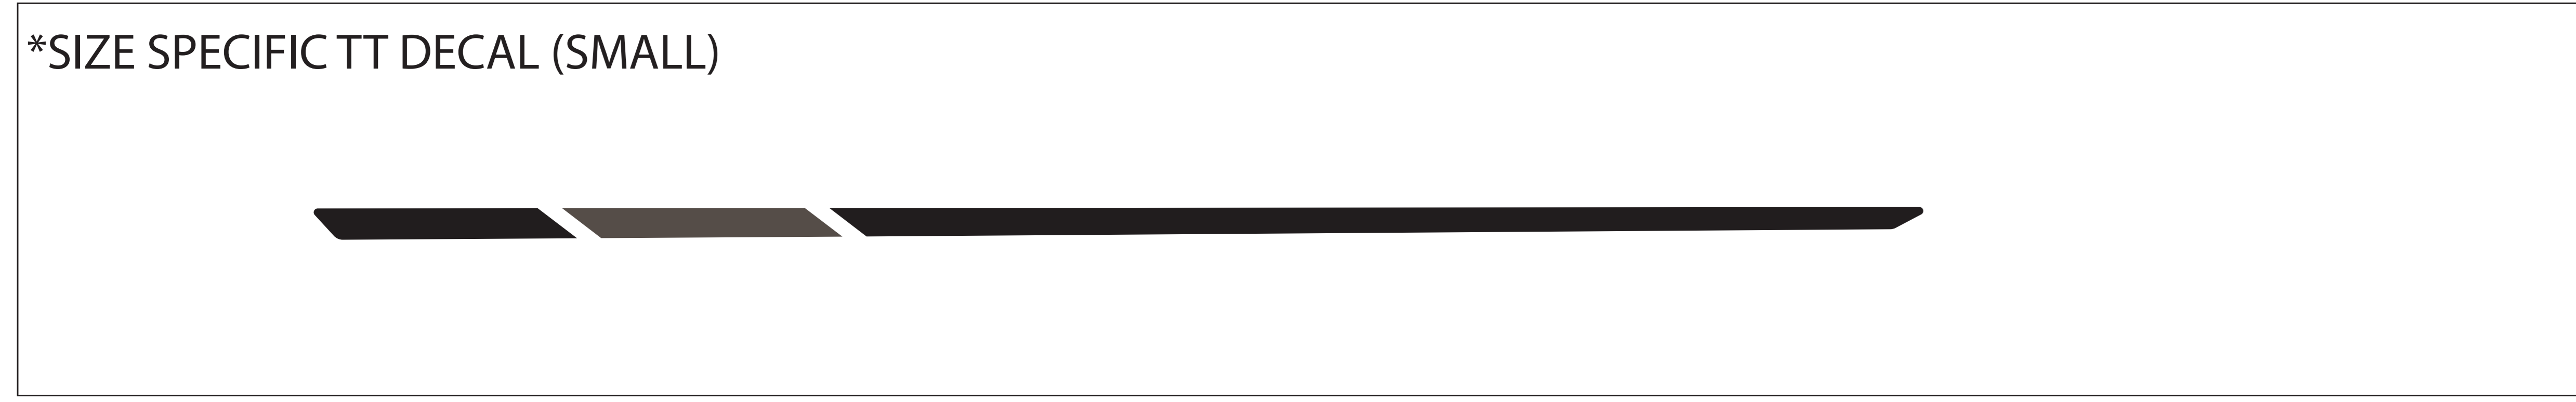

MODEL YEAR 2025

BIKE: SMUGGLER ALLOY

COLORS: SLAB GRAY / JUNIPER

TRANSITION TRANSITION

DOWN TUBE DECAL

USAGE DISCLAIMER!!!!!!

ALL LOGOS ARE SCALED 1:1. DECALS APPLIED AT THE FACTORY USE A WATER BASED SYSTEM THAT STRETCHES AND CONFORMS TO THE FRAME SURFACE SO IT DISTORTS THE DECAL. SIMPLY USING THIS FILE TO MAKE DECALS TO LAY OVER THE OLD DECALS WILL NOT BE A PERFECT FIT. IT IS UP TO YOU TO MODIFY THE SCALE OF THIS FILE TO WORK FOR YOUR APPLICATION.

TRANSITION BIKES IS NOT RESPONSIBLE FOR THE FIT AND FINISH OF ANY AFTERMARKET DECALS APPLIED TO THE FRAME.

SCALE 1:1 (100%)

DRIVE SIDE

NON-DRIVE SIDE